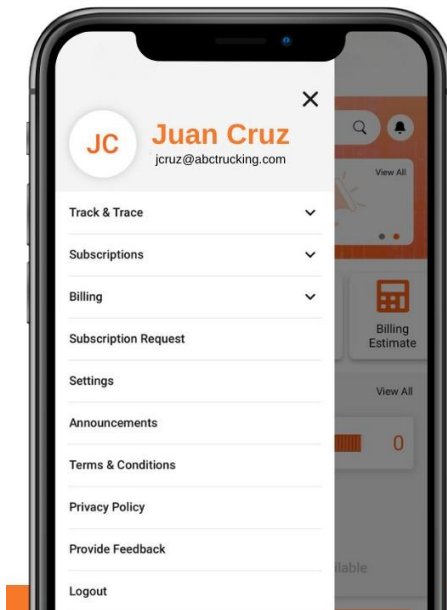

### THE ICTSI APP PROVIDES 24/7 REAL TIME VISIBILITY

Sign up now and take advantage of these features:

- ✓ Push Notifications
- ✓ Truck Tracking
- ✓ Container Tracking
- ✓ Vessel Schedules

To complete your sign-up process: